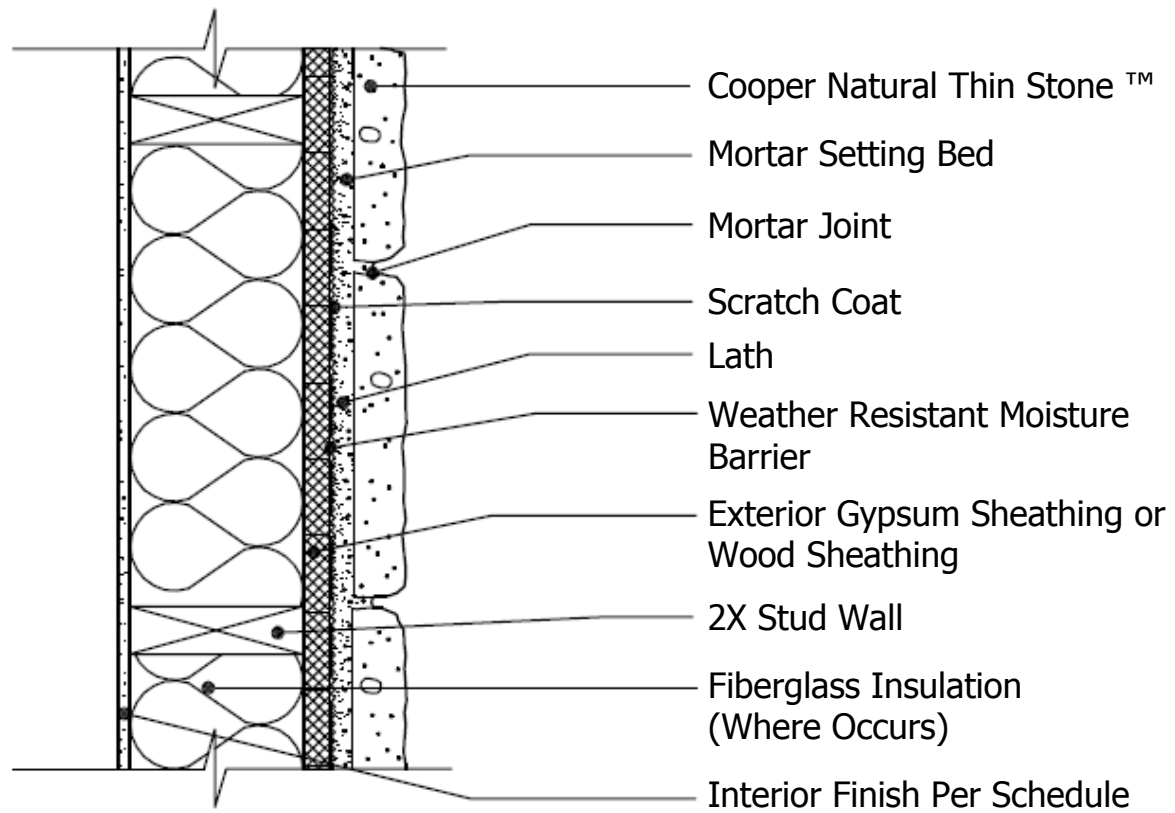

Cooper Natural Thin Stone™ Exterior Gypsum Sheathing or Wood Sheathing with Wood Studs

Scale: N.T.S.

Issued 10/01/2008